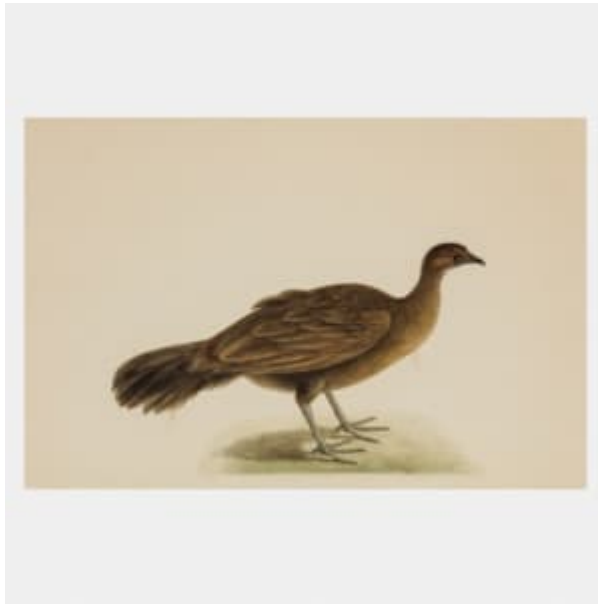

AMIR MOHTASHEMI

**Company School Watercolour of a Female Painted Spurfowl**

India, 19th century

Watercolour on European paper

29cm high, 43.8cm wide

Female Painted Spurfowl (*Galloperdix lunulata*)

The female of the species, with small tarsal spurs. On the reverse is a watercolour sketch of flowers.