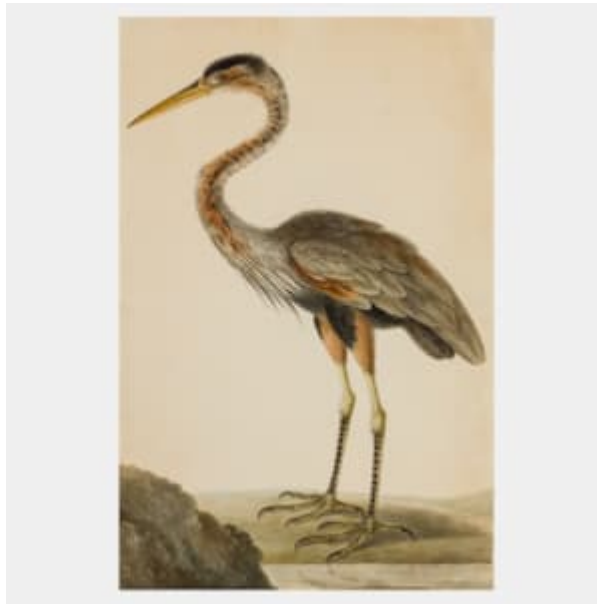

# AMIR MOHTASHEMI

## **Company School Painting of a Purple Heron**

India, First half of the 19th century

Watercolour on European paper

49.5cm high, 31.5cm wide

(A5908)

The purple heron (*Ardea purpurea*) is a wide-ranging heron, found across much of Africa, Asia, and Europe. This bird is also illustrated in the Wellesley album, painted by the Indian artist Gurudayal in Barrackpore, near Calcutta (see British Library [NHD2/2766](#)) in c. 1805.