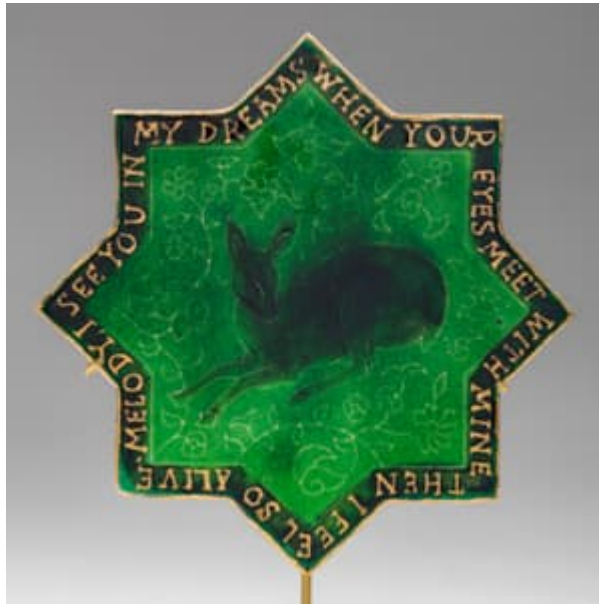

AMIR MOHTASHEMI

Boris Aldridge

Fawn

England, 2025

Emerald Forest Series

8-pointed ceramic star tile with lustre decoration

Unique Variation 1/8

23.5 cm diameter

(BA114)