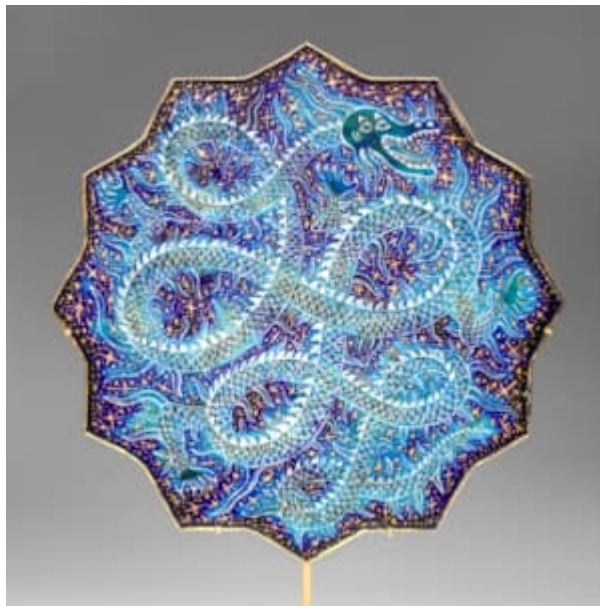

A M I R M O H T A S H E M I

Boris Aldridge

Dragon

From the Blue Forest Series

England, 2025

Single panel of ceramic tiles with lustre decoration

25 cm square

Unique Variation 1/8